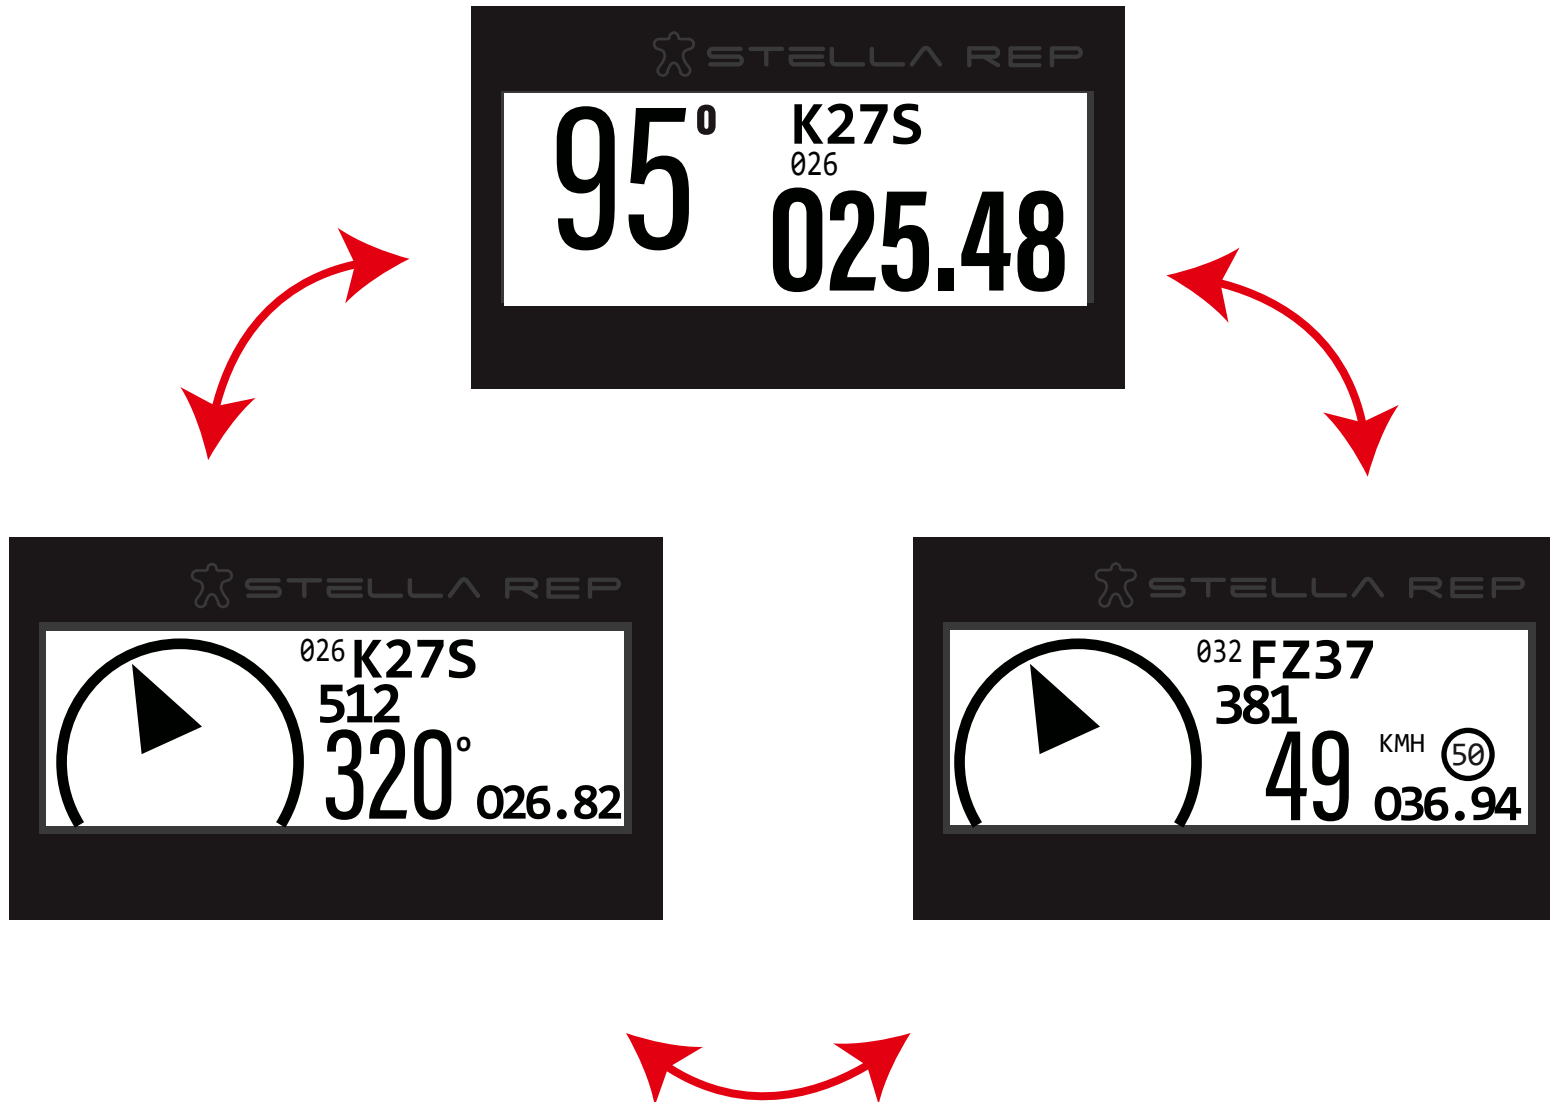

 **STELLA** REP

Powered by
 **anubisport**[®]

SHOW CAP

CAP

SHOW SPEED

**SPEED
LIMIT**

**CURRENT
SPEED**

SHOW ODOMETER

ODOMETER

SHOW STELLA IN MIRROR SCREEN

SPEED & ODOMETER

**CURRENT
SPEED**

**SPEED
LIMIT**

**TOTAL
ODOMETER**

 **STELLA** REP

Powered by
 **anubisport**[®]