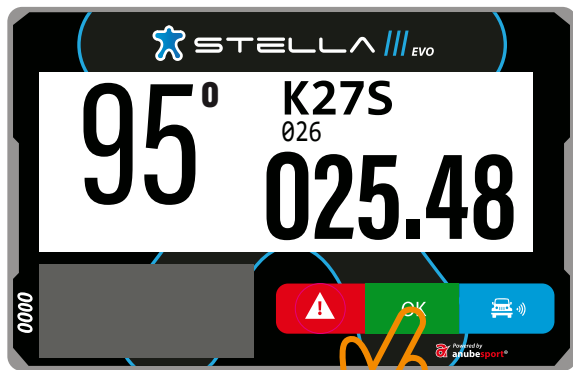

Powered by anubespport

LISTE DES WAYPOINTS

OK

REMISE À ZÉRO DU ODOMETRE TOTAL

OK

1 sec.

+

1 sec.