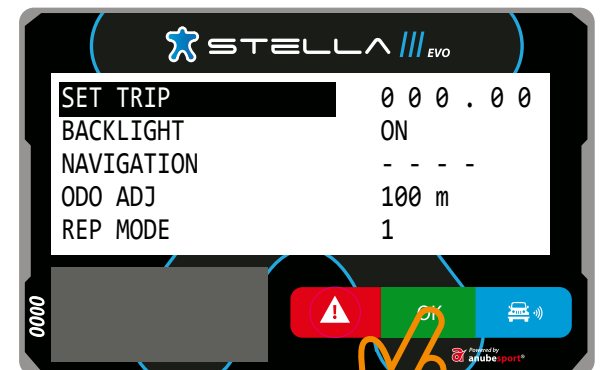

REMISE À ZÉRO DU ODOMETRE TOTAL

OK

1 sec.

+

1 sec.

+

1 sec.