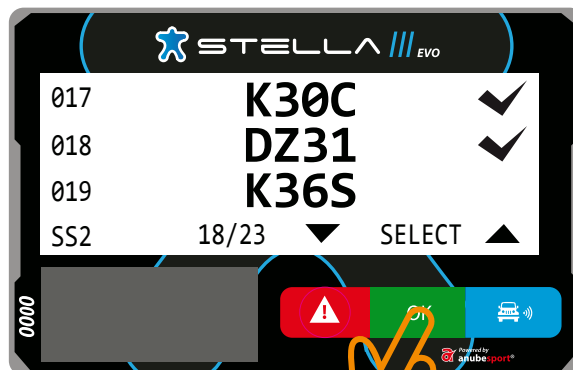

Powered by anubespport

LISTE DES WAYPOINTS

OK

REMISE À ZÉRO DU ODOMETRE TOTAL

OK

1 sec.

+

1 sec.