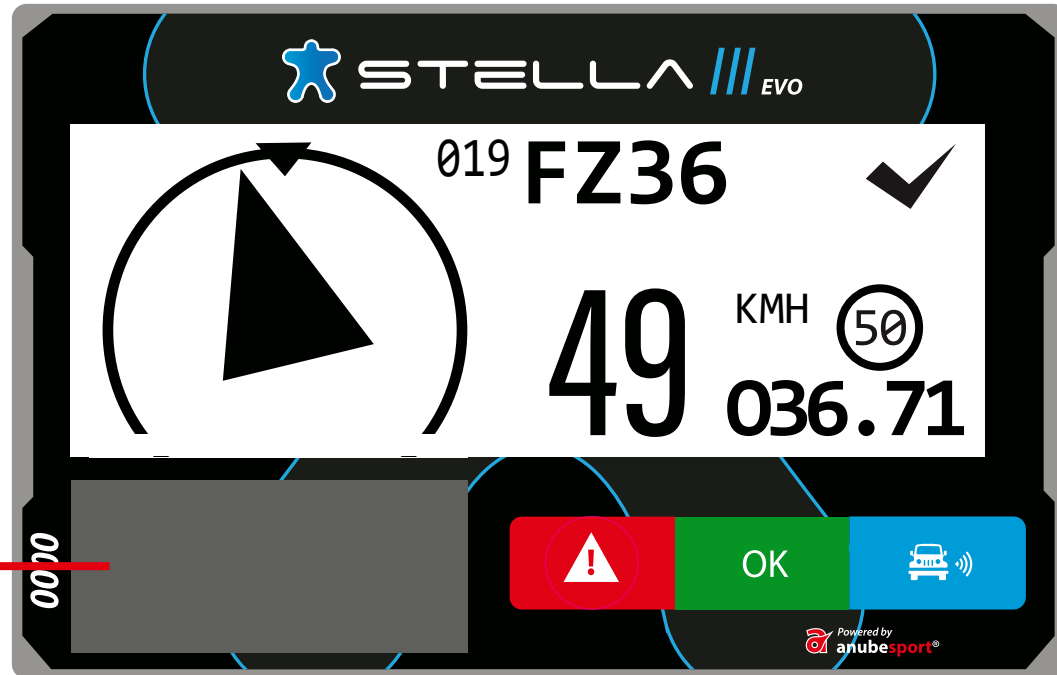

PRESS THE BLUE BUTTON TO CONFIRM

SPEED LIMIT

SPEED LIMIT

SPEED LIMIT

RED STEADY Inside of speed zone
RED FLASHING Overspeed

SPEED LIMIT

OFF end of speed zone

NEUTRALIZATION ZONE