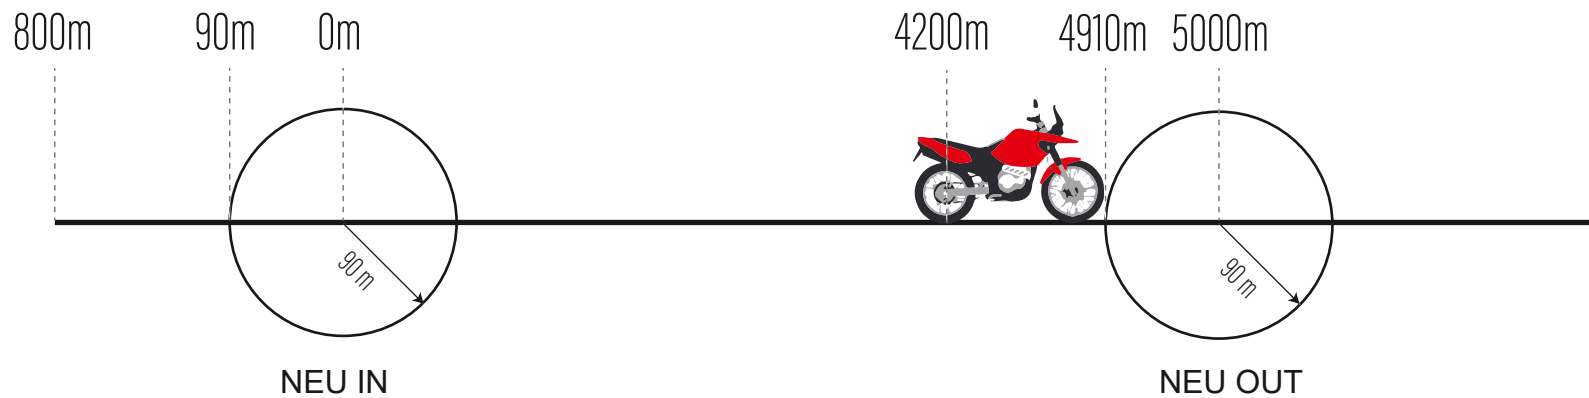

NEUTRALIZATION ZONE