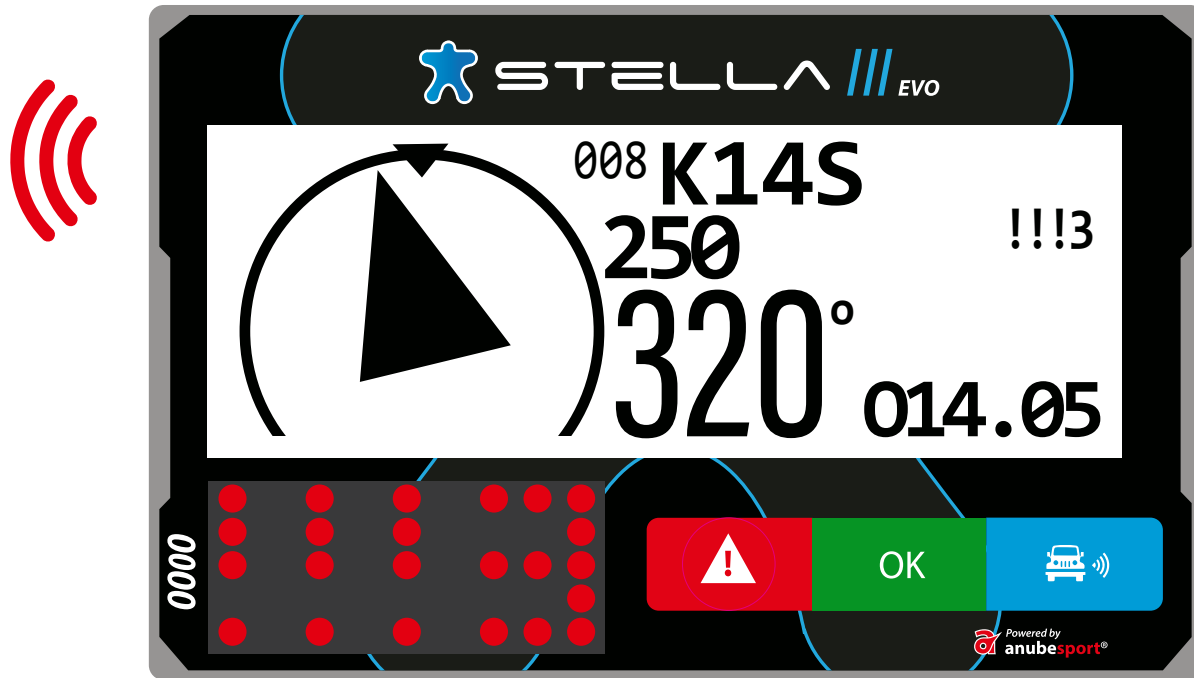

REQUEST MEDICAL ATTENTION IMMEDIATELY

1 sec.

SOS

CAUTION VEHICLE STATIONARY

3 sec.
BREAKDOWN

DANGER 3 !!!

Notification 300m before an area marked in the roadbook as "Danger 3"

OVERTAKING / BLUE FLAG

FLASHING

OVERTAKE REQUEST

OVERTAKING / BLUE FLAG

STEADY

FLASHING

OVERTAKING / BLUE FLAG

FREE TO OVERTAKE

STEADY

PRESS THE BLUE BUTTON TO CONFIRM

SPEED LIMIT

SPEED LIMIT

SPEED LIMIT

RED STEADY Inside of speed zone
RED FLASHING Overspeed

SPEED LIMIT

OFF end of speed zone

NEUTRALIZATION ZONE