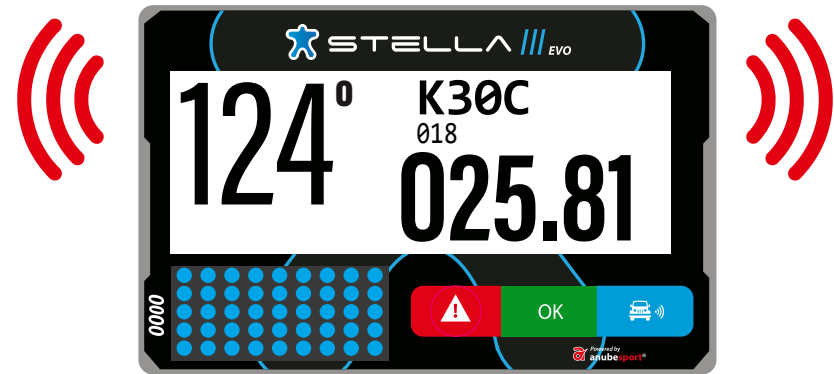

REQUEST MEDICAL ATTENTION IMMEDIATELY

1 sec.

SOS

CAUTION VEHICLE STATIONARY

3 sec.
BREAKDOWN

DANGER 3 !!!

Notification 300m before an area marked in the roadbook as "Danger 3"

OVERTAKING / BLUE FLAG

FLASHING

OVERTAKE REQUEST

OVERTAKING / BLUE FLAG

STEADY

FLASHING

OVERTAKING / BLUE FLAG

FREE TO OVERTAKE

STEADY

PRESS THE BLUE BUTTON TO CONFIRM

SPEED LIMIT

SPEED LIMIT

SPEED LIMIT

RED STEADY Inside of speed zone
RED FLASHING Overspeed

SPEED LIMIT

OFF end of speed zone

NEUTRALIZATION ZONE