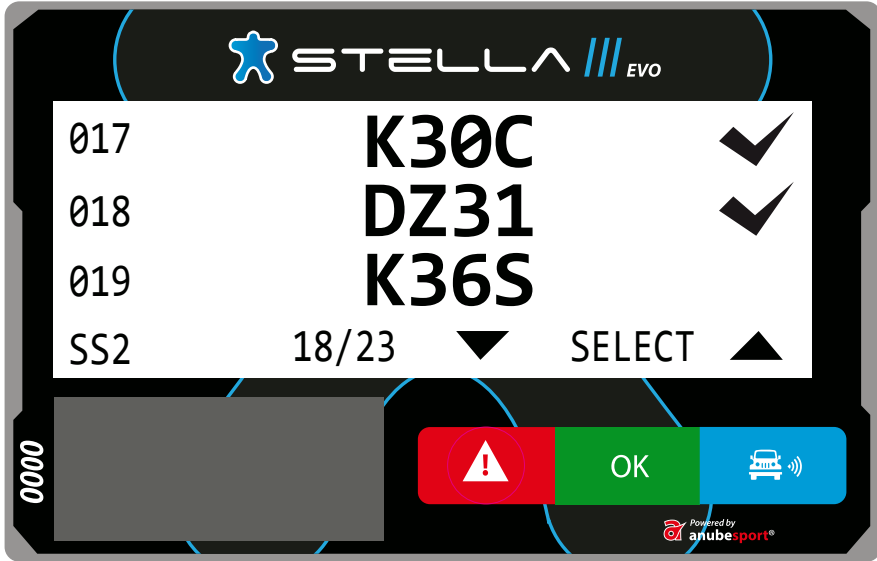

STELLA EVO

RESCUE IS COMING

OK

0000

! OK 📶

Powered by anubespport

WAYPOINTS LIST

OK