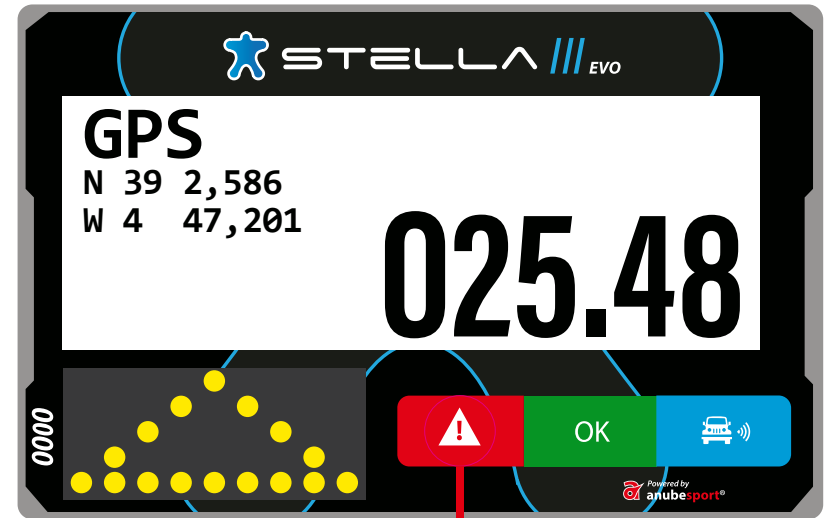

REQUEST MEDICAL ATTENTION IMMEDIATELY

1 sec.

SOS

CAUTION VEHICLE STATIONARY

3 sec.
BREAKDOWN

DANGER 3 !!!

Notification 300m before an area marked in the roadbook as "Danger 3"

OVERTAKING / BLUE FLAG

FLASHING

OVERTAKE REQUEST

OVERTAKING / BLUE FLAG

STEADY

FLASHING

OVERTAKING / BLUE FLAG

FREE TO OVERTAKE

STEADY

PRESS THE BLUE BUTTON TO CONFIRM

SPEED LIMIT

SPEED LIMIT

SPEED LIMIT

RED STEADY Inside of speed zone
RED FLASHING Overspeed

SPEED LIMIT

OFF end of speed zone

NEUTRALIZATION ZONE