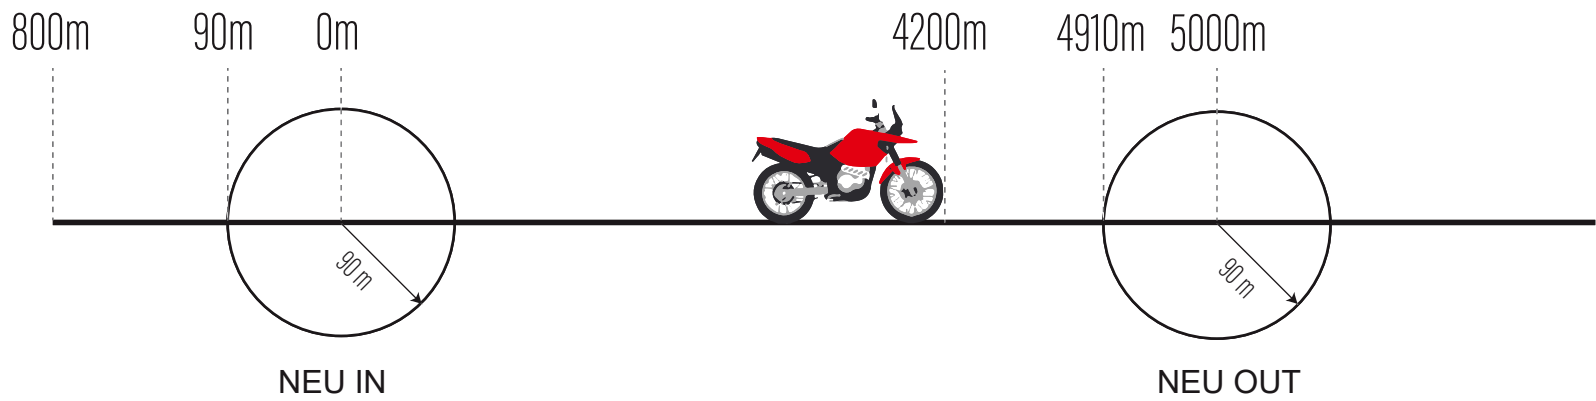

NEUTRALIZATION ZONE