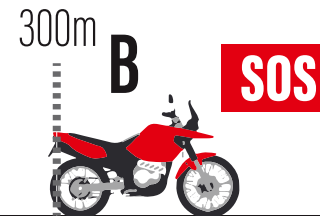

REQUEST MEDICAL ATTENTION IMMEDIATELY

1 sec.

SOS

CAUTION VEHICLE STATIONARY

3 sec.
BREAKDOWN

DANGER 3 !!!

Notification 300m before an area marked in the roadbook as "Danger 3"

OVERTAKING / BLUE FLAG