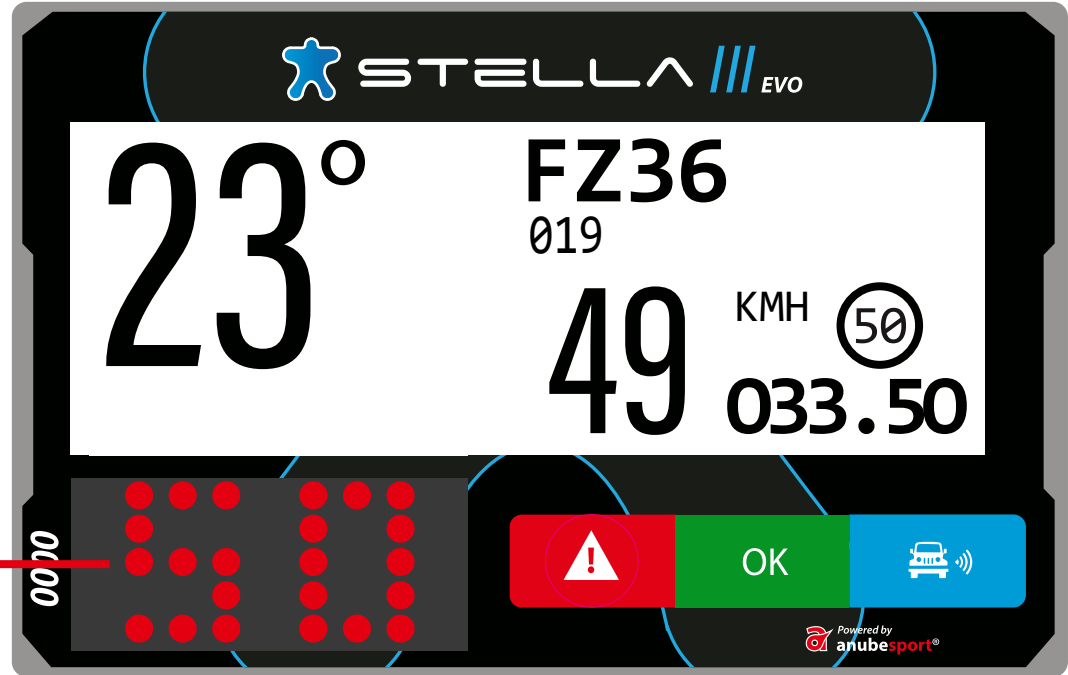

PRESS THE BLUE BUTTON TO CONFIRM

SPEED LIMIT

SPEED LIMIT

SPEED LIMIT

RED STEADY Inside of speed zone
RED FLASHING Overspeed

SPEED LIMIT

OFF end of speed zone

NEUTRALIZATION ZONE