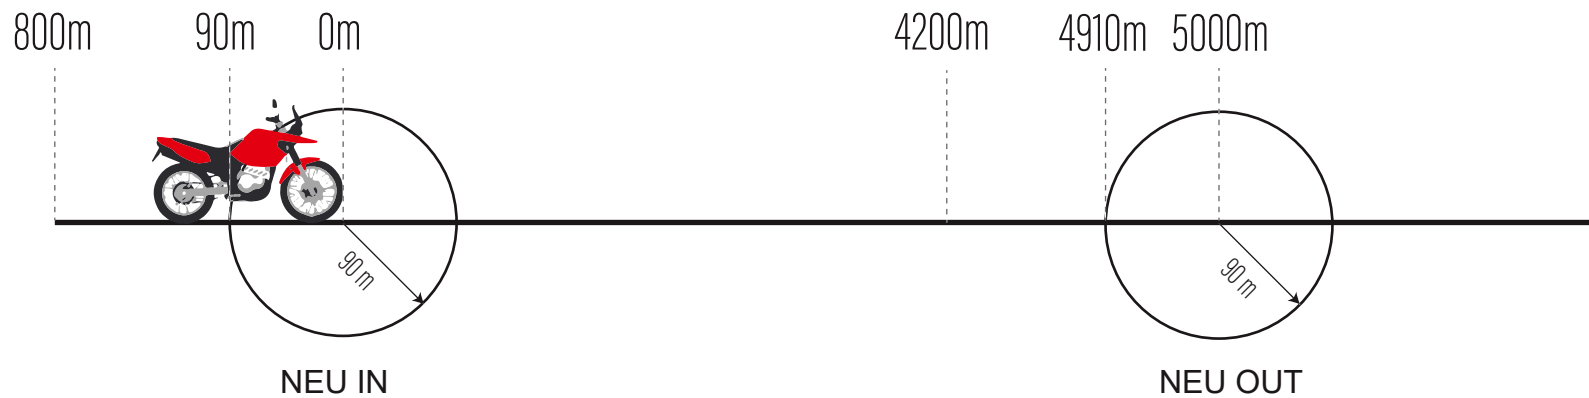

NEUTRALIZATION ZONE