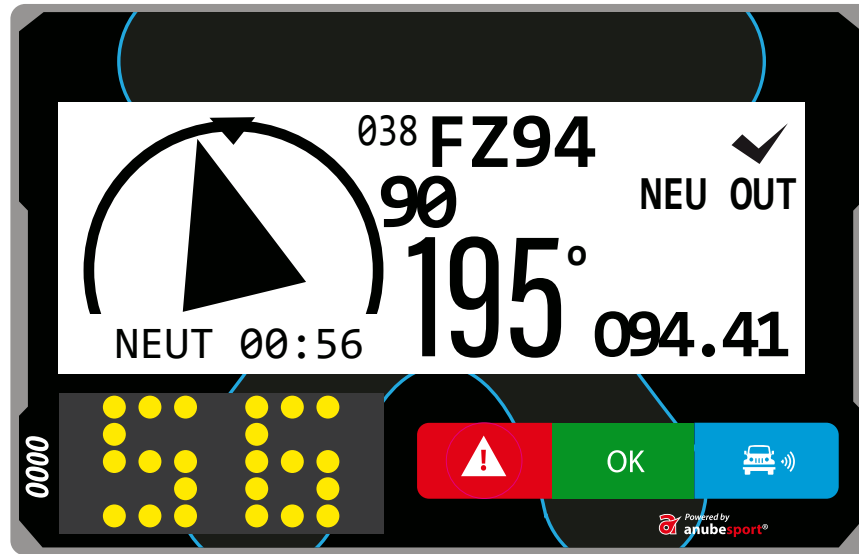

REQUEST MEDICAL ATTENTION IMMEDIATELY

1 sec.

SOS

CAUTION VEHICLE STATIONARY

3 sec.
BREAKDOWN

DANGER 3 !!!

Notification 300m before an area marked in the roadbook as "Danger 3"

OVERTAKING / BLUE FLAG

PRESS THE BLUE BUTTON TO CONFIRM

SPEED LIMIT

SPEED LIMIT

SPEED LIMIT

RED STEADY Inside of speed zone
RED FLASHING Overspeed

SPEED LIMIT

OFF end of speed zone

NEUTRALIZATION ZONE

NEUTRALIZATION ZONE

NEUTRALIZATION ZONE

NEUTRALIZATION ZONE

NEUTRALIZATION ZONE

NEUTRALIZATION ZONE

MESSAGES

STELLA EVO

ARE YOU OK?