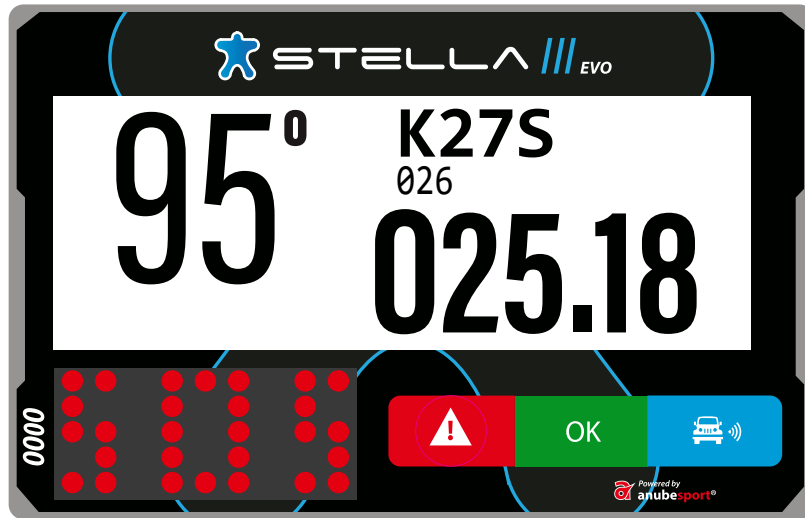

 STELLA 

Powered by
 **anubesport**[®]

MAIN SCREEN

WAYPOINT PROXIMITY

SPEED ZONE

SPEED
LIMIT

SPEED
LIMIT

CURRENT SPEED

REQUEST MEDICAL ATTENTION IMMEDIATELY

1 sec.

SOS

CAUTION VEHICLE STATIONARY

3 sec.
BREAKDOWN

DANGER 3 !!!

Notification 300m before an area marked in the roadbook as "Danger 3"

OVERTAKING / BLUE FLAG

PRESS THE BLUE BUTTON TO CONFIRM

SPEED LIMIT

SPEED LIMIT

SPEED LIMIT

RED STEADY Inside of speed zone
RED FLASHING Overspeed

SPEED LIMIT

OFF end of speed zone

NEUTRALIZATION ZONE