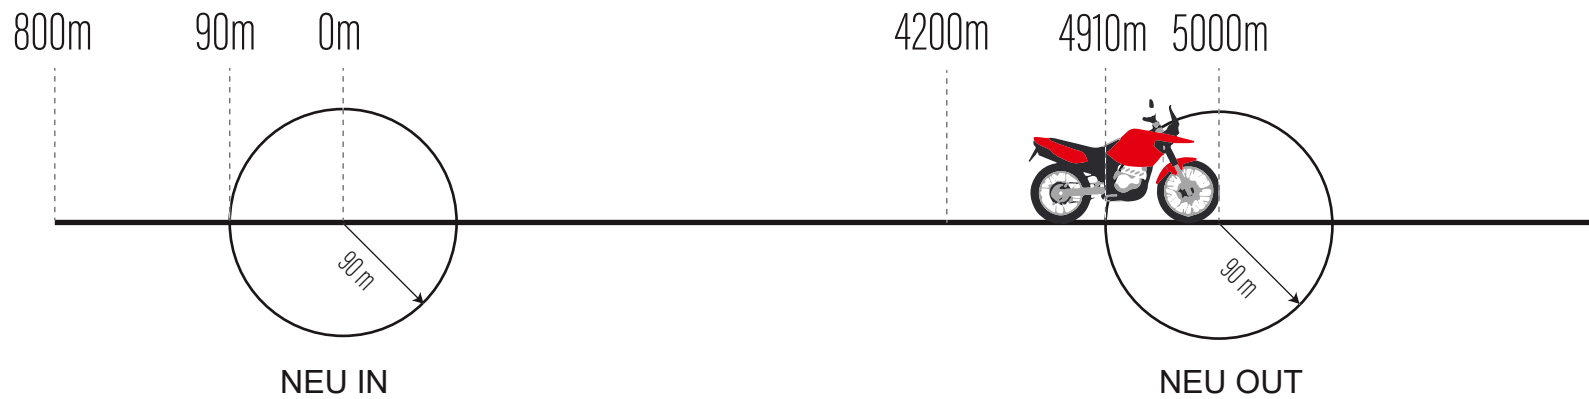

NEUTRALIZATION ZONE