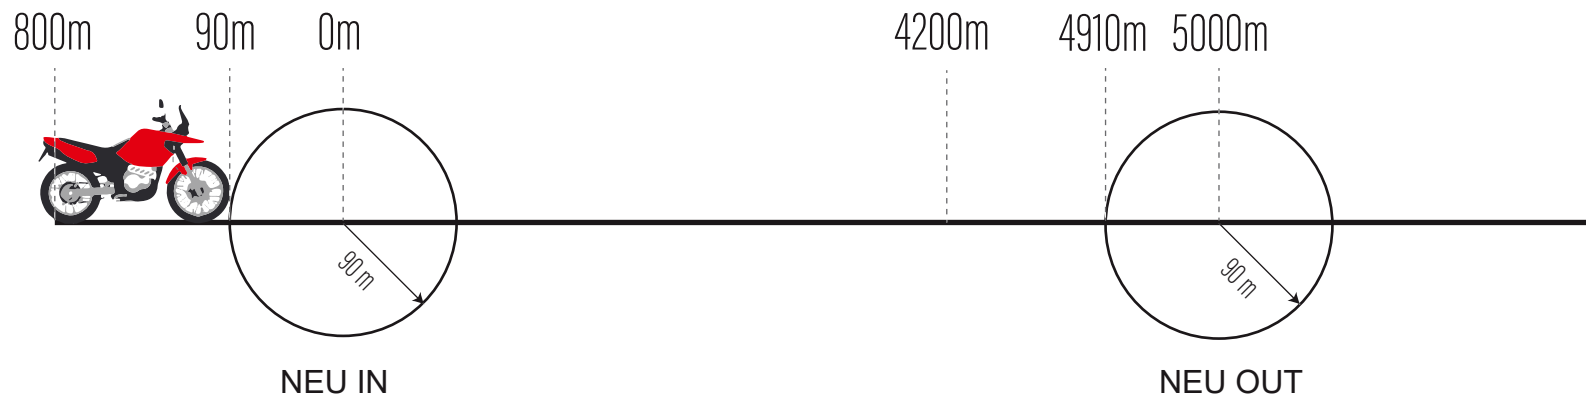

NEUTRALIZATION ZONE