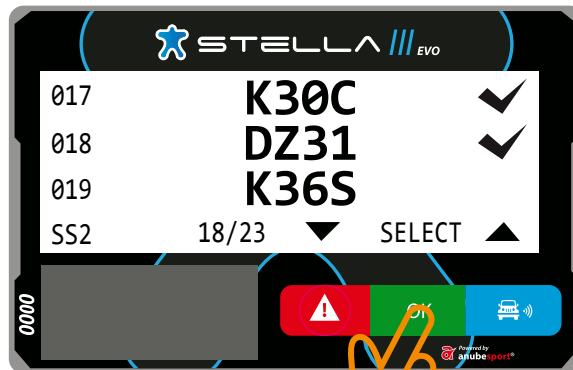

TOTAL ODOMETER RESET TO ZERO

OK

1 sec.

+

1 sec.

+

1 sec.