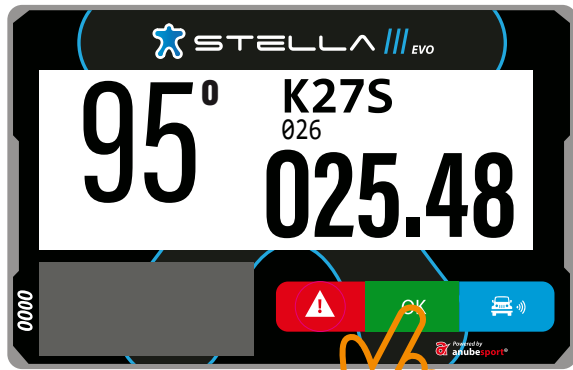

TOTAL ODOMETER RESET TO ZERO

OK