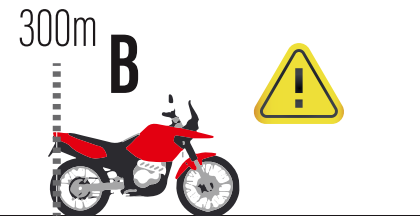

REQUEST MEDICAL ATTENTION IMMEDIATELY

1 sec.

SOS

CAUTION VEHICLE STATIONARY

3 sec.
BREAKDOWN

DANGER 3 !!!

Notification 300m before an area marked in the roadbook as "Danger 3"

OVERTAKING / BLUE FLAG

FLASHING

OVERTAKE REQUEST

OVERTAKING / BLUE FLAG

STEADY

FLASHING

OVERTAKING / BLUE FLAG

FREE TO OVERTAKE

STEADY