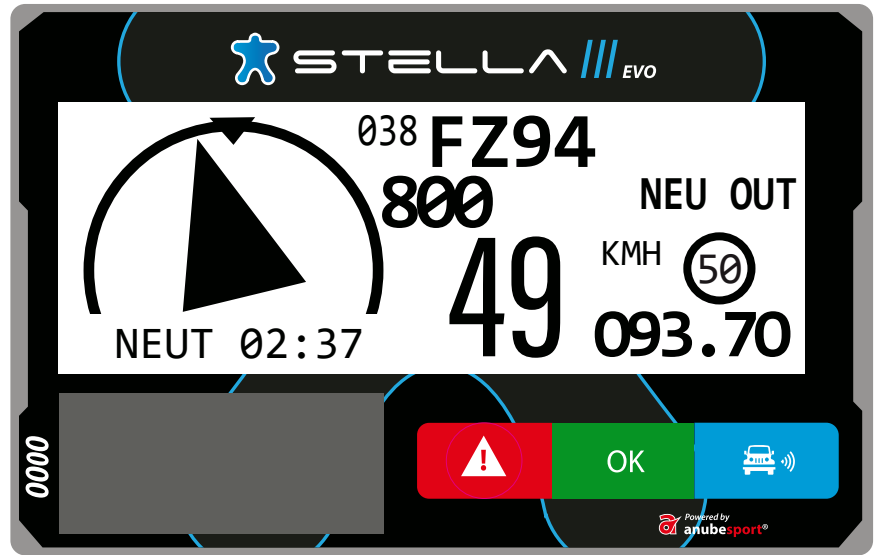

NEUTRALIZATION ZONE