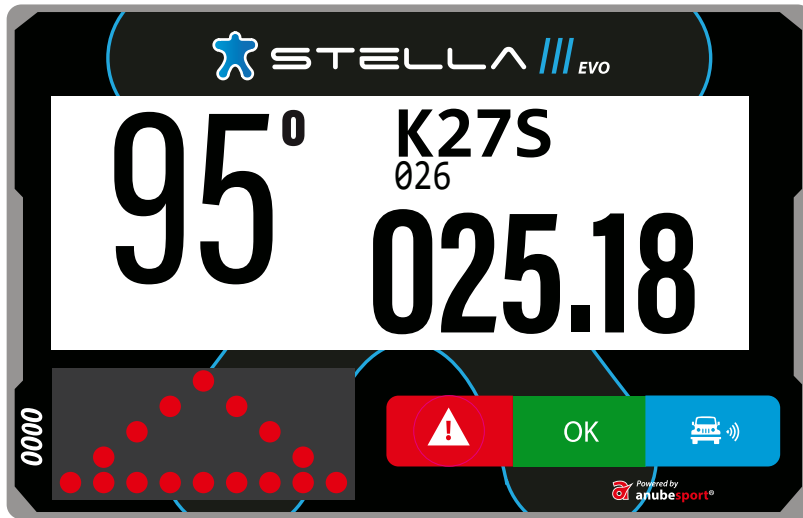

REQUEST MEDICAL ATTENTION IMMEDIATELY

1 sec.

SOS

CAUTION VEHICLE STATIONARY

3 sec.
BREAKDOWN

DANGER 3 !!!

Notification 300m before an area marked in the roadbook as "Danger 3"

OVERTAKING / BLUE FLAG

FLASHING

OVERTAKE REQUEST

OVERTAKING / BLUE FLAG

STEADY

FLASHING

OVERTAKING / BLUE FLAG

FREE TO OVERTAKE

STEADY

PRESS THE BLUE BUTTON TO CONFIRM

SPEED LIMIT

SPEED LIMIT

SPEED LIMIT

RED STEADY Inside of speed zone
RED FLASHING Overspeed

SPEED LIMIT

OFF end of speed zone

NEUTRALIZATION ZONE