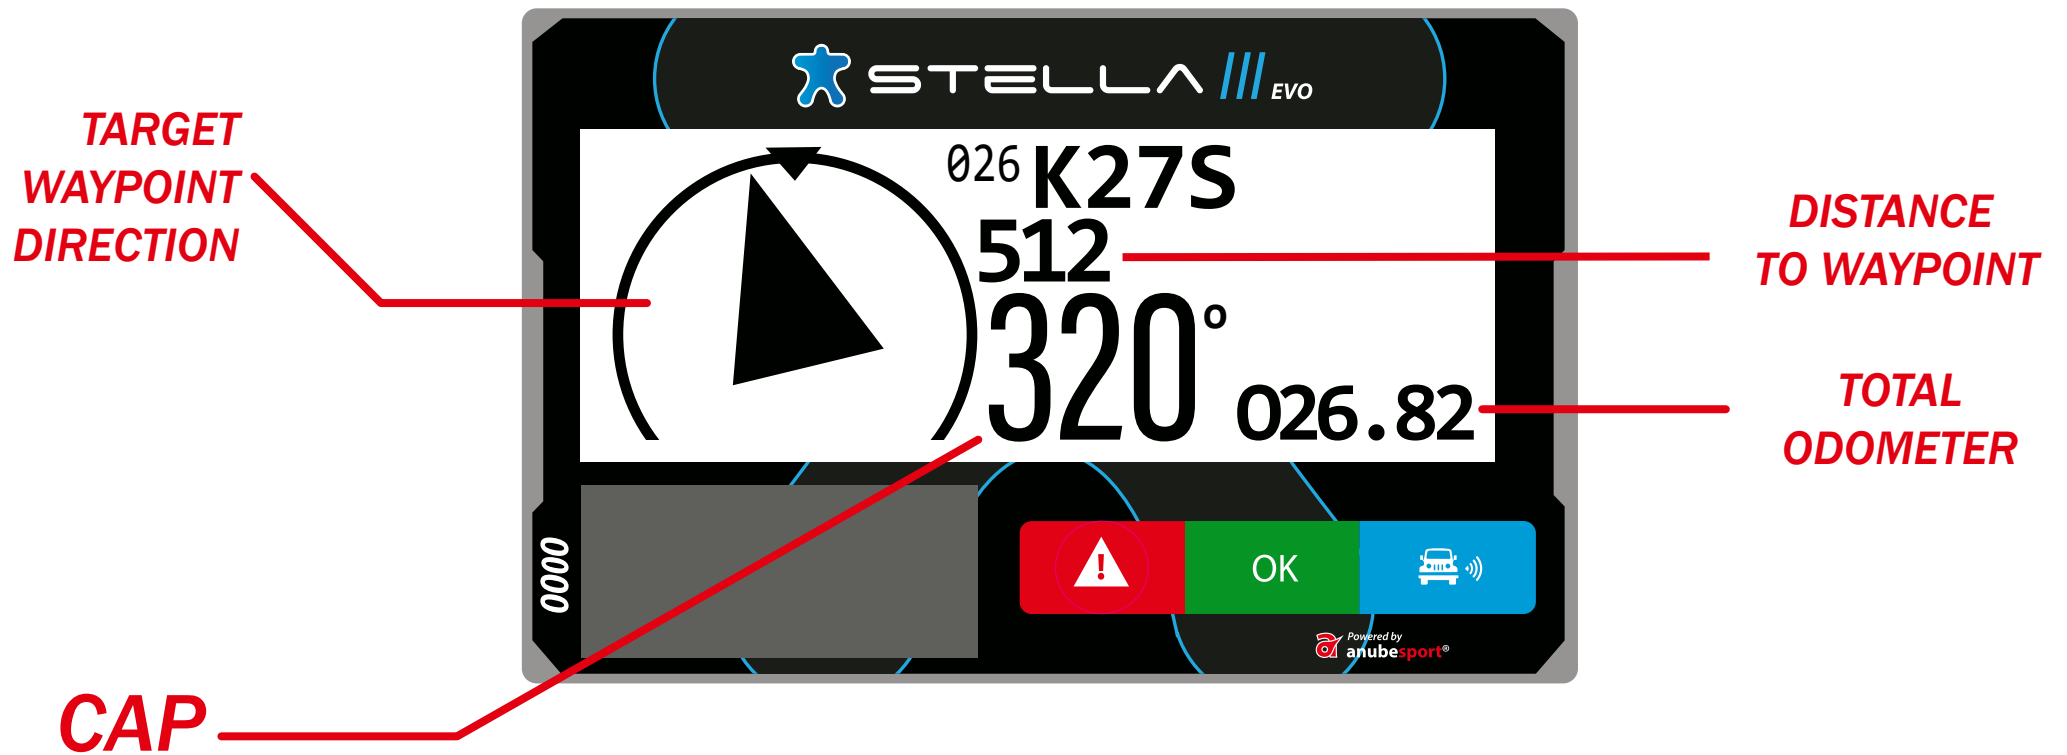

 STELLA 

Powered by
 **anubesport**[®]

MAIN SCREEN

WAYPOINT PROXIMITY

SPEED ZONE

SPEED
LIMIT

SPEED
LIMIT

CURRENT SPEED

REQUEST MEDICAL ATTENTION IMMEDIATELY

1 sec.

SOS

CAUTION VEHICLE STATIONARY

3 sec.
BREAKDOWN

DANGER 3 !!!

Notification 300m before an area marked in the roadbook as "Danger 3"

OVERTAKING / BLUE FLAG

FLASHING

OVERTAKE REQUEST

OVERTAKING / BLUE FLAG

STEADY

FLASHING

OVERTAKING / BLUE FLAG

FREE TO OVERTAKE

STEADY