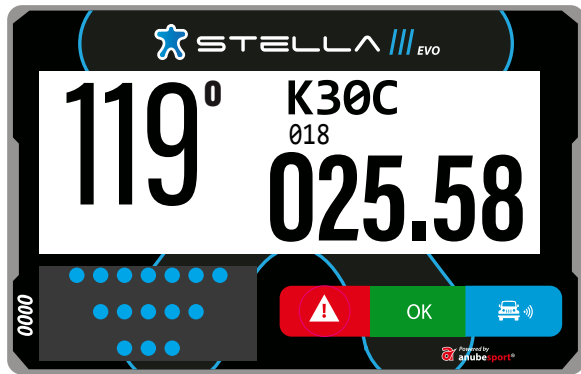

REQUEST MEDICAL ATTENTION IMMEDIATELY

1 sec.

SOS

CAUTION VEHICLE STATIONARY

3 sec.
BREAKDOWN

DANGER 3 !!!

Notification 300m before an area marked in the roadbook as "Danger 3"

OVERTAKING / BLUE FLAG

FLASHING

OVERTAKE REQUEST

OVERTAKING / BLUE FLAG

STEADY

FLASHING

OVERTAKING / BLUE FLAG

FREE TO OVERTAKE

STEADY

PRESS THE BLUE BUTTON TO CONFIRM

SPEED LIMIT

SPEED LIMIT

SPEED LIMIT

RED STEADY Inside of speed zone
RED FLASHING Overspeed

SPEED LIMIT

OFF end of speed zone

NEUTRALIZATION ZONE