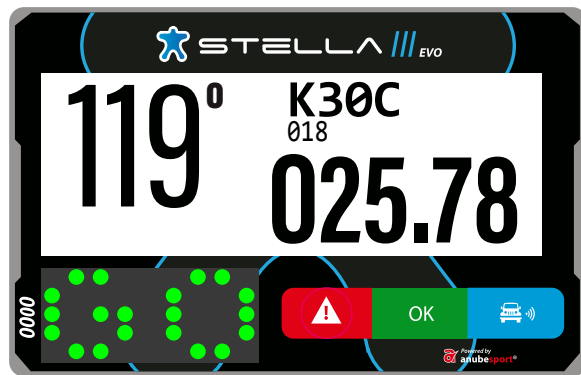

FLASHING

OVERTAKE REQUEST

OVERTAKING / BLUE FLAG

STEADY

FLASHING

OVERTAKING / BLUE FLAG

FREE TO OVERTAKE

STEADY

PRESS THE BLUE BUTTON TO CONFIRM

SPEED LIMIT

SPEED LIMIT

SPEED LIMIT

RED STEADY Inside of speed zone
RED FLASHING Overspeed

SPEED LIMIT

OFF end of speed zone

NEUTRALIZATION ZONE