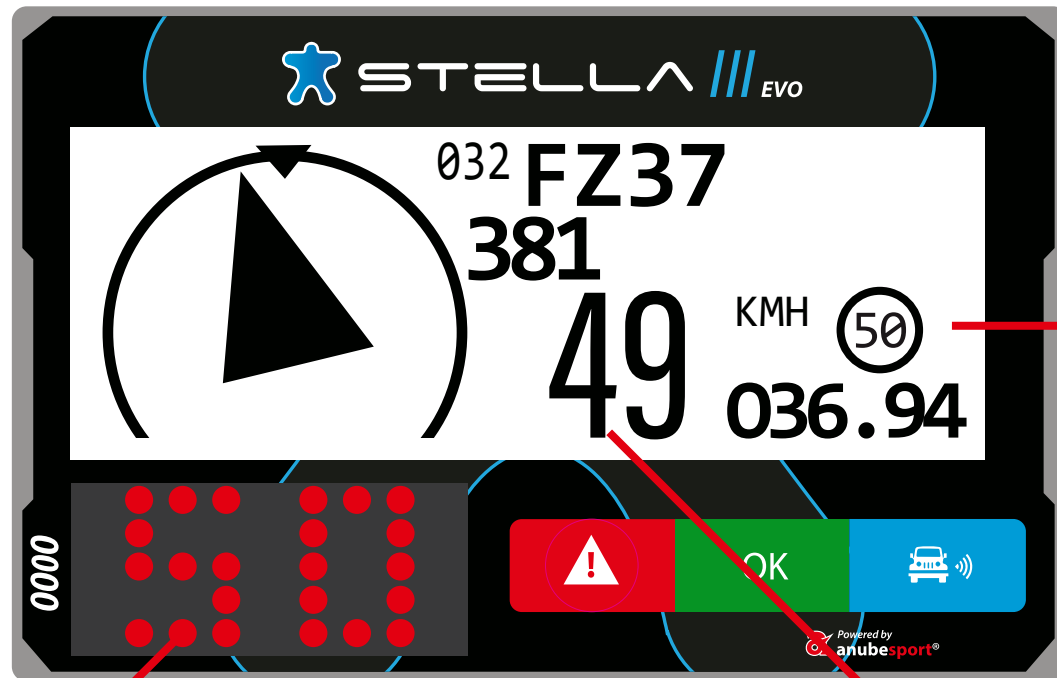

 STELLA 

Powered by
 **anubesport**[®]

MAIN SCREEN

WAYPOINT PROXIMITY

SPEED ZONE

SPEED
LIMIT

SPEED
LIMIT

CURRENT SPEED

REQUEST MEDICAL ATTENTION IMMEDIATELY

1 sec.

SOS

CAUTION VEHICLE STATIONARY

3 sec.
BREAKDOWN

DANGER 3 !!!

Notification 300m before an area marked in the roadbook as "Danger 3"

OVERTAKING / BLUE FLAG