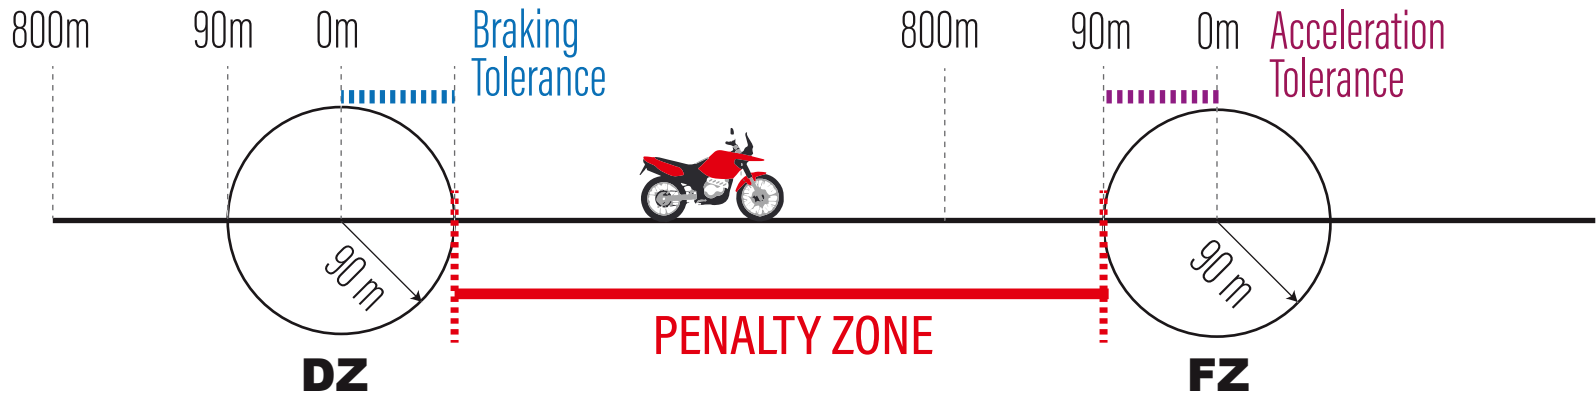

PRESS THE BLUE BUTTON TO CONFIRM

SPEED LIMIT

SPEED LIMIT

SPEED LIMIT

RED STEADY Inside of speed zone
RED FLASHING Overspeed

SPEED LIMIT

OFF end of speed zone

NEUTRALIZATION ZONE