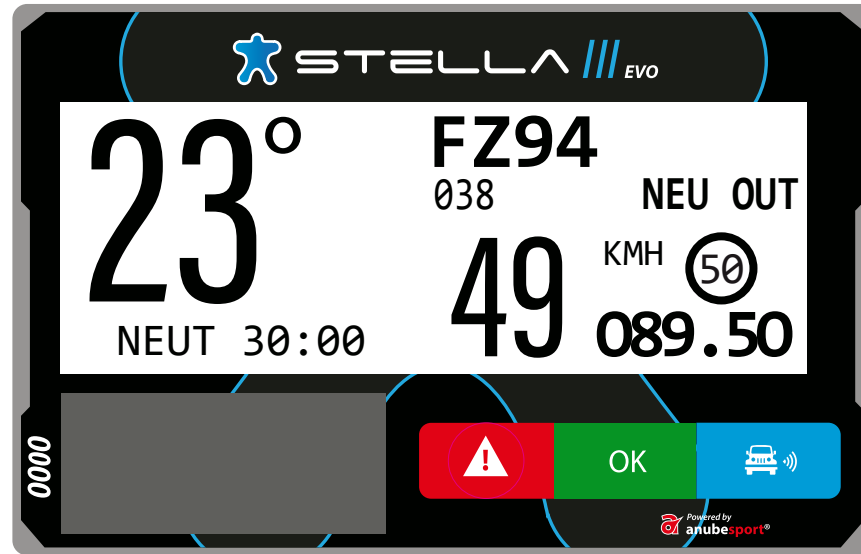

NEUTRALIZATION ZONE