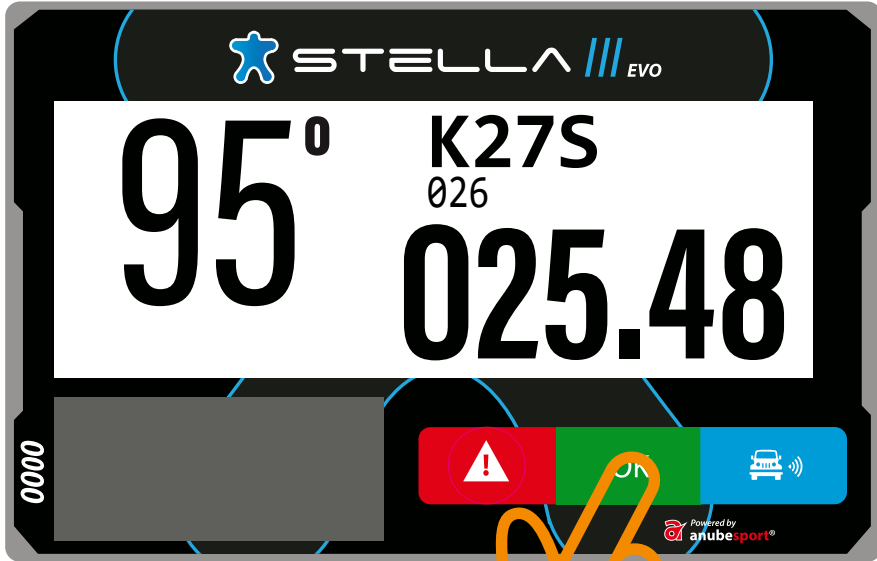

STELLA EVO

RESCUE IS COMING

OK

0000

! OK 📶

Powered by anubespport

WAYPOINTS LIST

OK