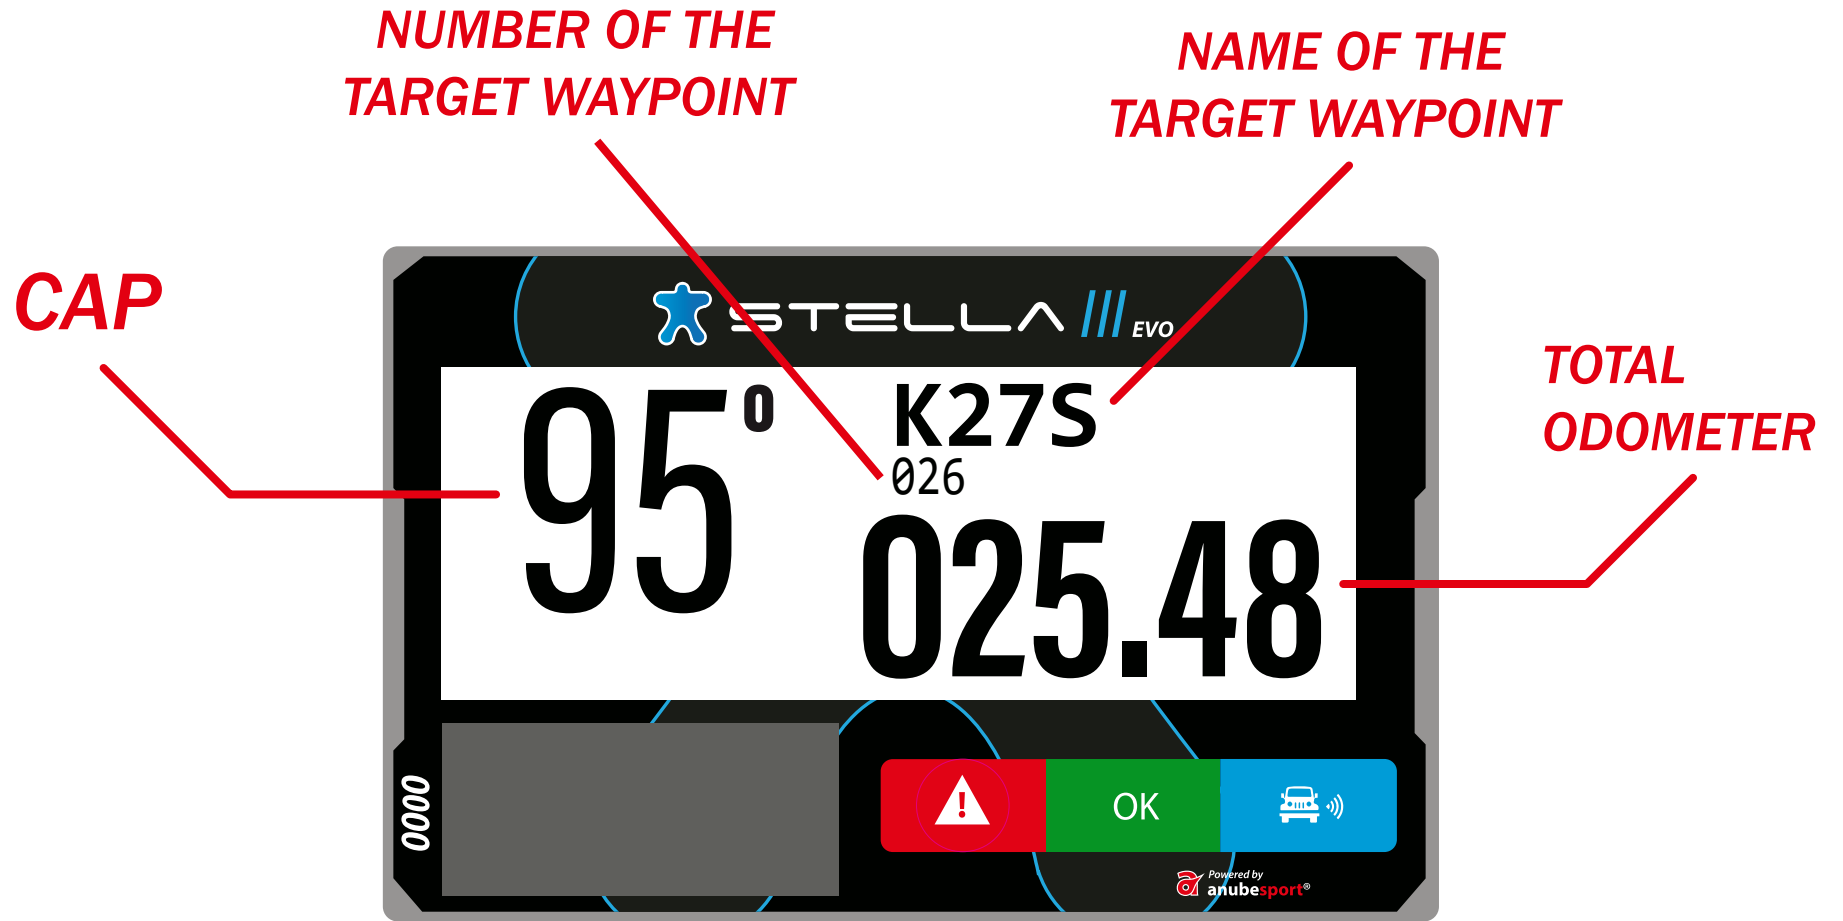

 STELLA 

Powered by
 **anubesport**[®]

MAIN SCREEN

WAYPOINT PROXIMITY

SPEED ZONE

SPEED
LIMIT

SPEED
LIMIT

CURRENT SPEED

REQUEST MEDICAL ATTENTION IMMEDIATELY

1 sec.

SOS

CAUTION VEHICLE STATIONARY

3 sec.
BREAKDOWN

DANGER 3 !!!

Notification 300m before an area marked in the roadbook as "Danger 3"

OVERTAKING / BLUE FLAG