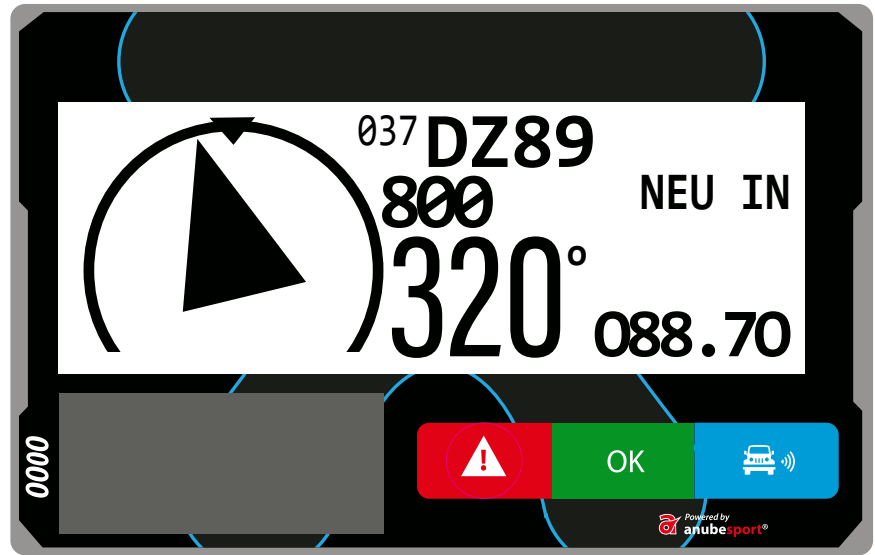

PRESS THE BLUE BUTTON TO CONFIRM

SPEED LIMIT

SPEED LIMIT

SPEED LIMIT

RED STEADY Inside of speed zone
RED FLASHING Overspeed

SPEED LIMIT

OFF end of speed zone

NEUTRALIZATION ZONE