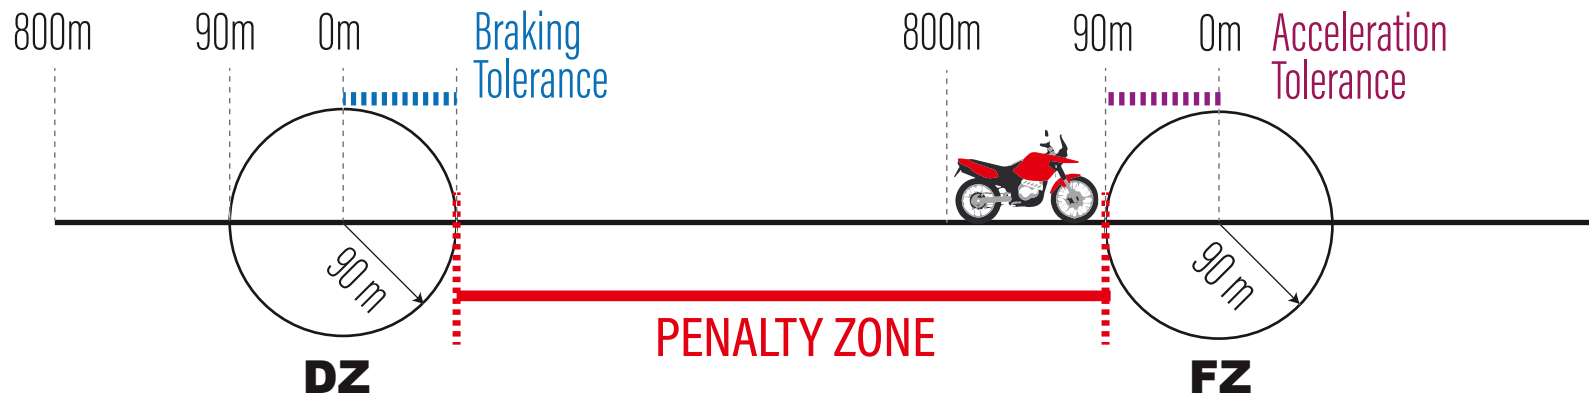

PRESS THE BLUE BUTTON TO CONFIRM

SPEED LIMIT

SPEED LIMIT

SPEED LIMIT

RED STEADY Inside of speed zone
RED FLASHING Overspeed

SPEED LIMIT

OFF end of speed zone

NEUTRALIZATION ZONE