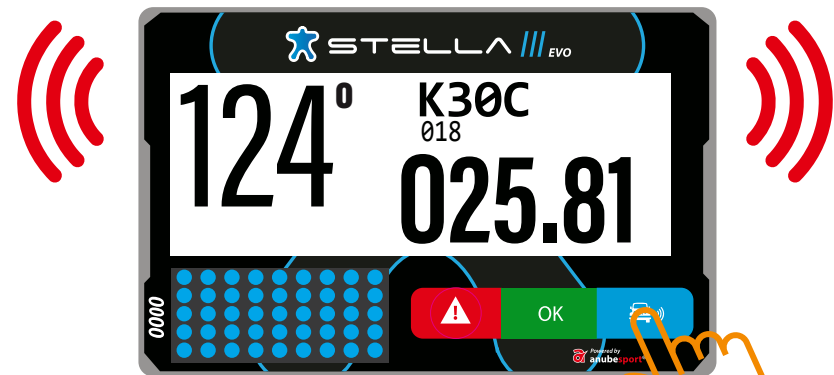

REQUEST MEDICAL ATTENTION IMMEDIATELY

1 sec.

SOS

CAUTION VEHICLE STATIONARY

3 sec.
BREAKDOWN

DANGER 3 !!!

Notification 300m before an area marked in the roadbook as "Danger 3"

OVERTAKING / BLUE FLAG

FLASHING

OVERTAKE REQUEST

OVERTAKING / BLUE FLAG

STEADY

FLASHING

OVERTAKING / BLUE FLAG

FREE TO OVERTAKE

STEADY

PRESS THE BLUE BUTTON TO CONFIRM

SPEED LIMIT

SPEED LIMIT

SPEED LIMIT

RED STEADY Inside of speed zone
RED FLASHING Overspeed

SPEED LIMIT

OFF end of speed zone

NEUTRALIZATION ZONE