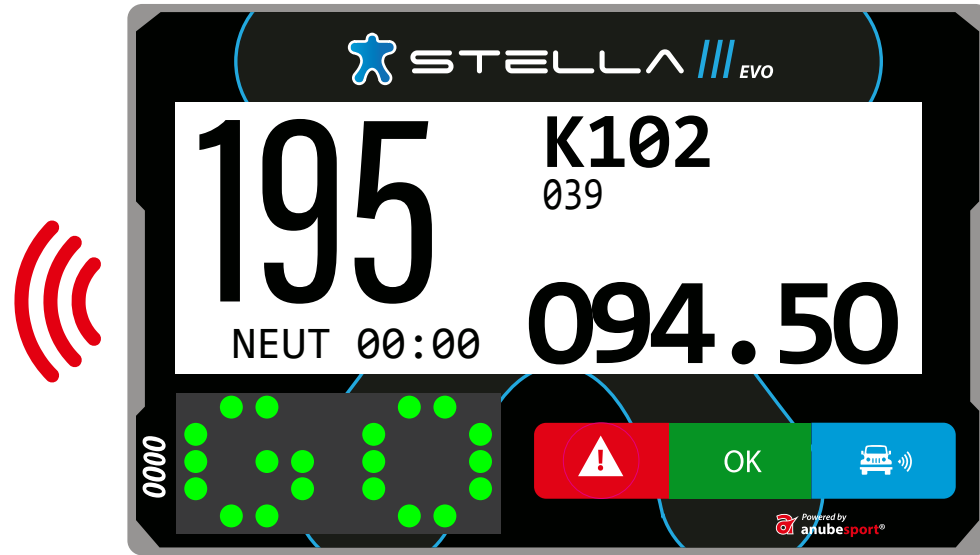

PRESS THE BLUE BUTTON TO CONFIRM

SPEED LIMIT

SPEED LIMIT

SPEED LIMIT

RED STEADY Inside of speed zone
RED FLASHING Overspeed

SPEED LIMIT

OFF end of speed zone

NEUTRALIZATION ZONE

NEUTRALIZATION ZONE

NEUTRALIZATION ZONE

NEUTRALIZATION ZONE

NEUTRALIZATION ZONE

NEUTRALIZATION ZONE

MESSAGES

STELLA EVO

ARE YOU OK?