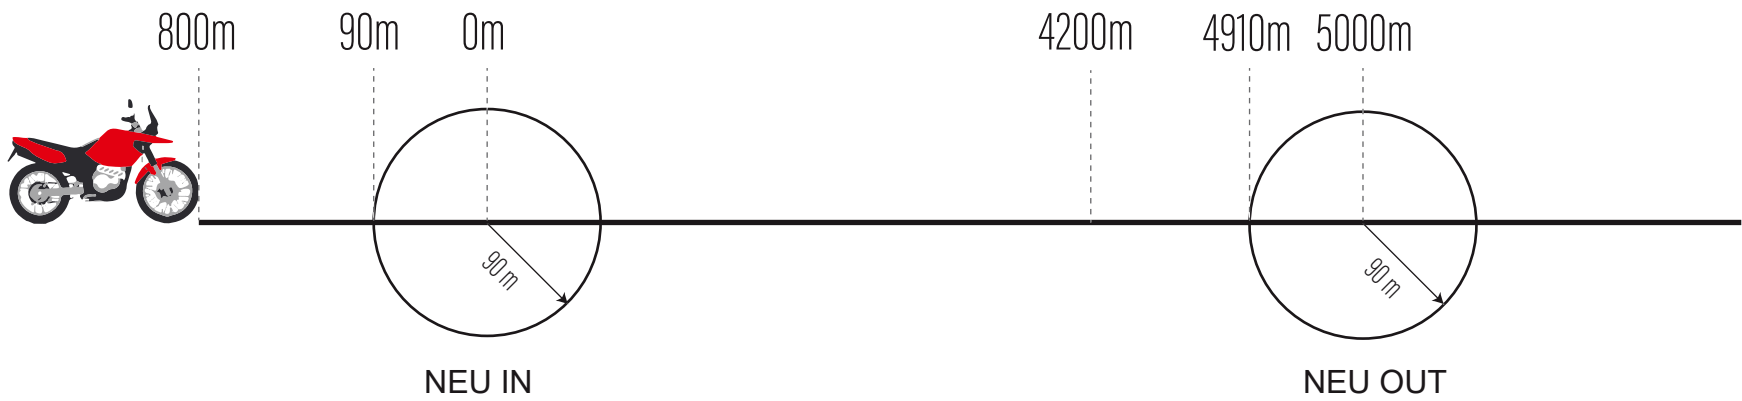

PRESS THE BLUE BUTTON TO CONFIRM

SPEED LIMIT

SPEED LIMIT

SPEED LIMIT

RED STEADY Inside of speed zone
RED FLASHING Overspeed

SPEED LIMIT

OFF end of speed zone

NEUTRALIZATION ZONE