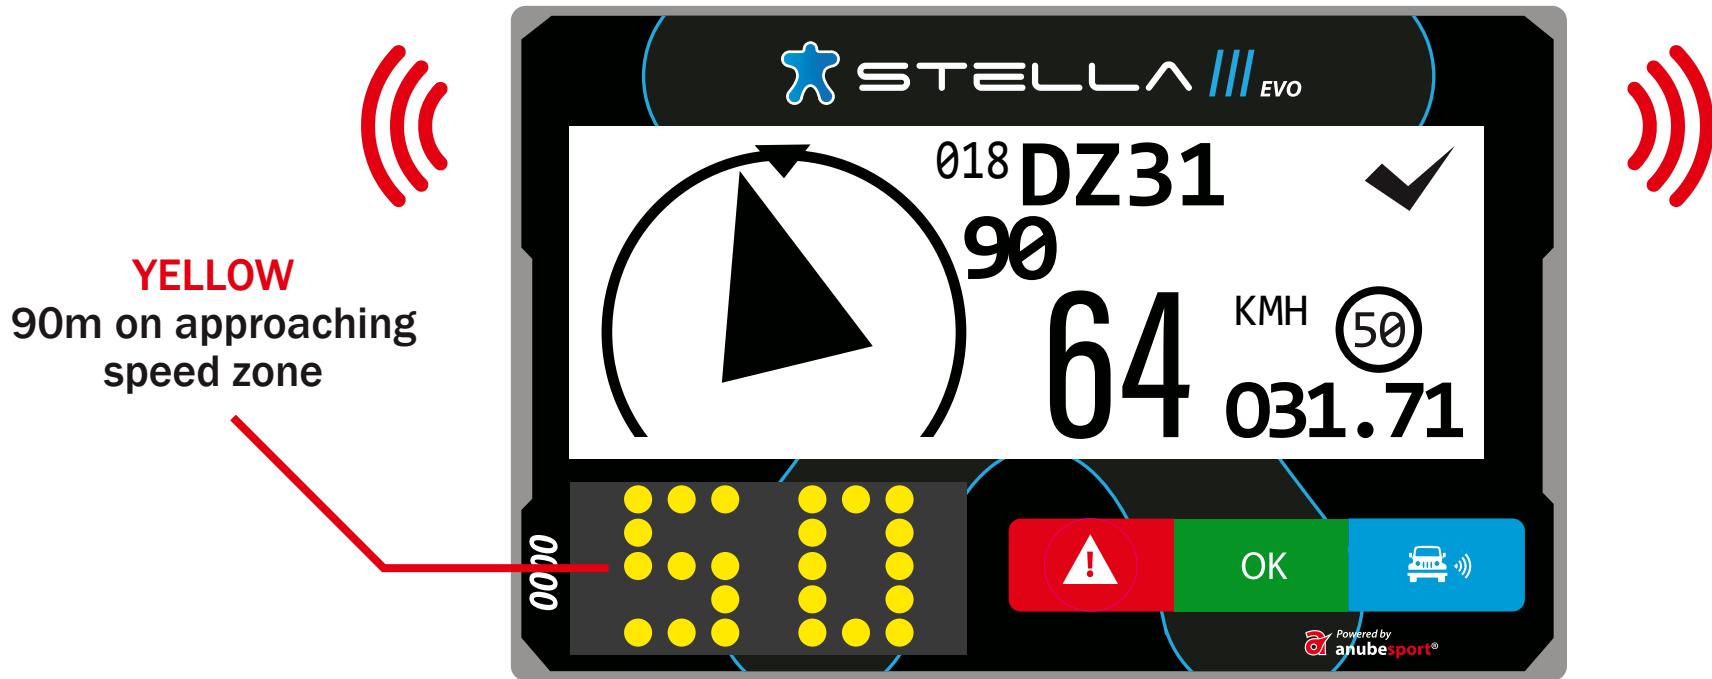

REQUEST MEDICAL ATTENTION IMMEDIATELY

1 sec.

SOS

CAUTION VEHICLE STATIONARY

3 sec.
BREAKDOWN

DANGER 3 !!!

Notification 300m before an area marked in the roadbook as "Danger 3"

OVERTAKING / BLUE FLAG

FLASHING

OVERTAKE REQUEST

OVERTAKING / BLUE FLAG

STEADY

FLASHING

OVERTAKING / BLUE FLAG

FREE TO OVERTAKE

STEADY

PRESS THE BLUE BUTTON TO CONFIRM

SPEED LIMIT

SPEED LIMIT

SPEED LIMIT

RED STEADY Inside of speed zone
RED FLASHING Overspeed

SPEED LIMIT

OFF end of speed zone

NEUTRALIZATION ZONE