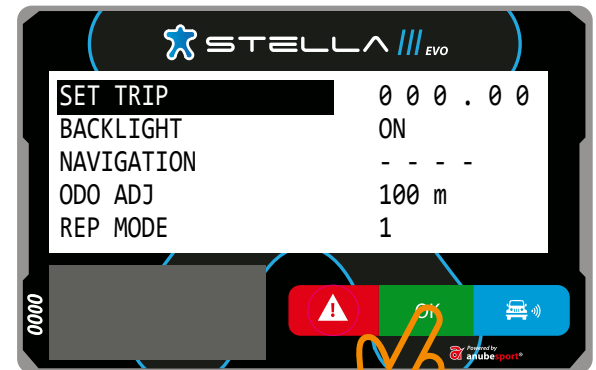

TOTAL ODOMETER RESET TO ZERO

OK

1 sec.

+

1 sec.

+

1 sec.