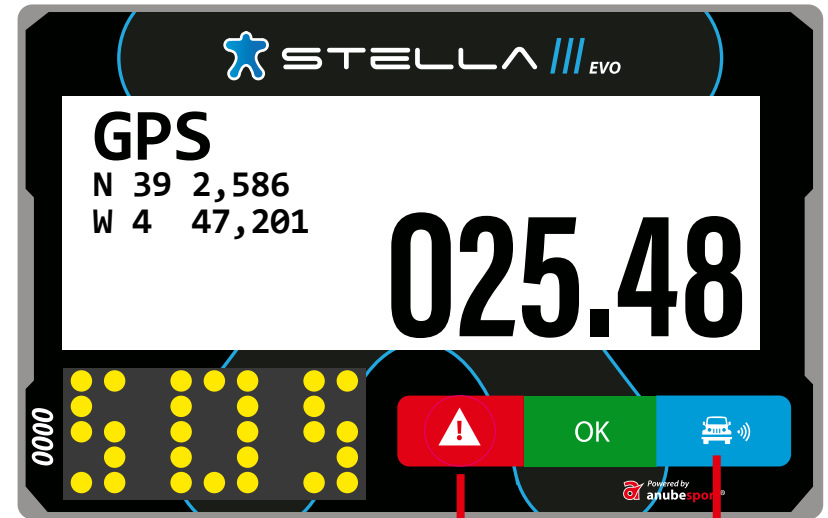

 STELLA 

Powered by
 **anubesport**[®]

MAIN SCREEN

WAYPOINT PROXIMITY

SPEED ZONE

SPEED
LIMIT

SPEED
LIMIT

CURRENT SPEED

REQUEST MEDICAL ATTENTION IMMEDIATELY

1 sec.

SOS

CAUTION VEHICLE STATIONARY

3 sec.
BREAKDOWN

DANGER 3 !!!

Notification 300m before an area marked in the roadbook as "Danger 3"

OVERTAKING / BLUE FLAG