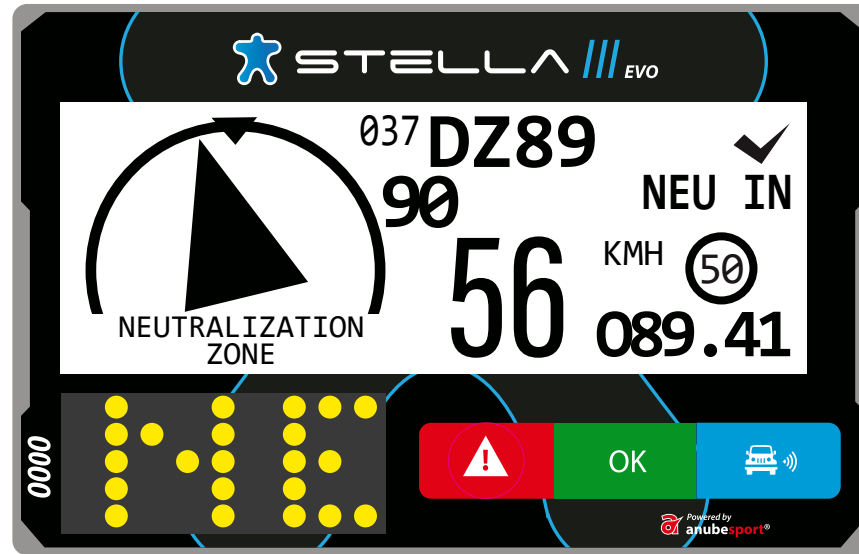

NEUTRALIZATION ZONE