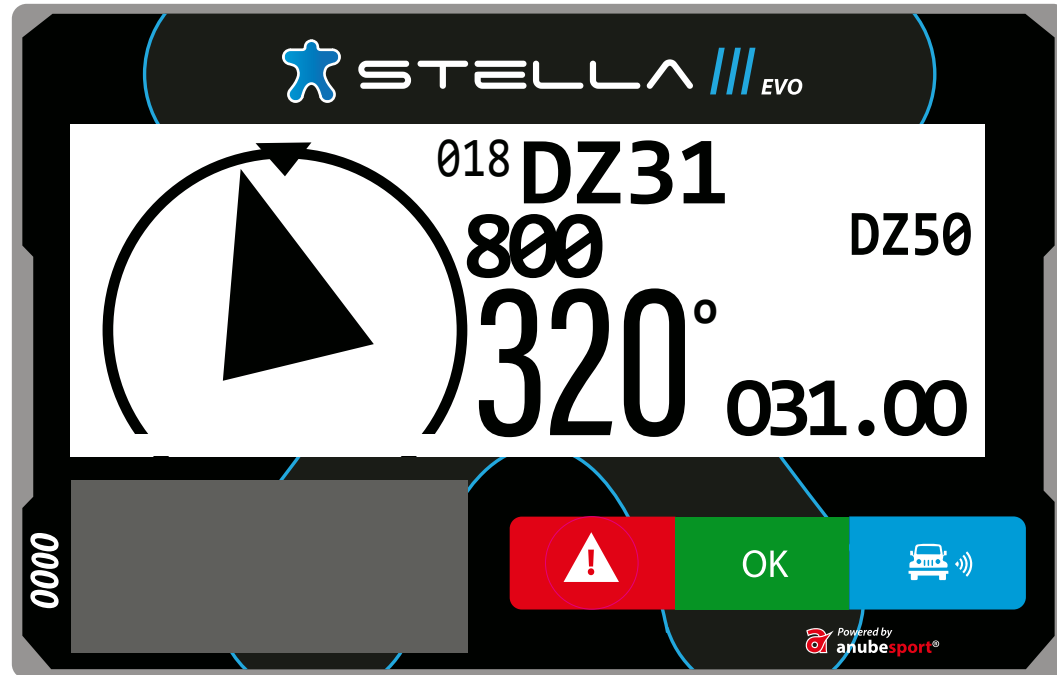

FLASHING

OVERTAKE REQUEST

OVERTAKING / BLUE FLAG

STEADY

FLASHING

OVERTAKING / BLUE FLAG

FREE TO OVERTAKE

STEADY

PRESS THE BLUE BUTTON TO CONFIRM

SPEED LIMIT

SPEED LIMIT

SPEED LIMIT

RED STEADY Inside of speed zone
RED FLASHING Overspeed

SPEED LIMIT

OFF end of speed zone

NEUTRALIZATION ZONE